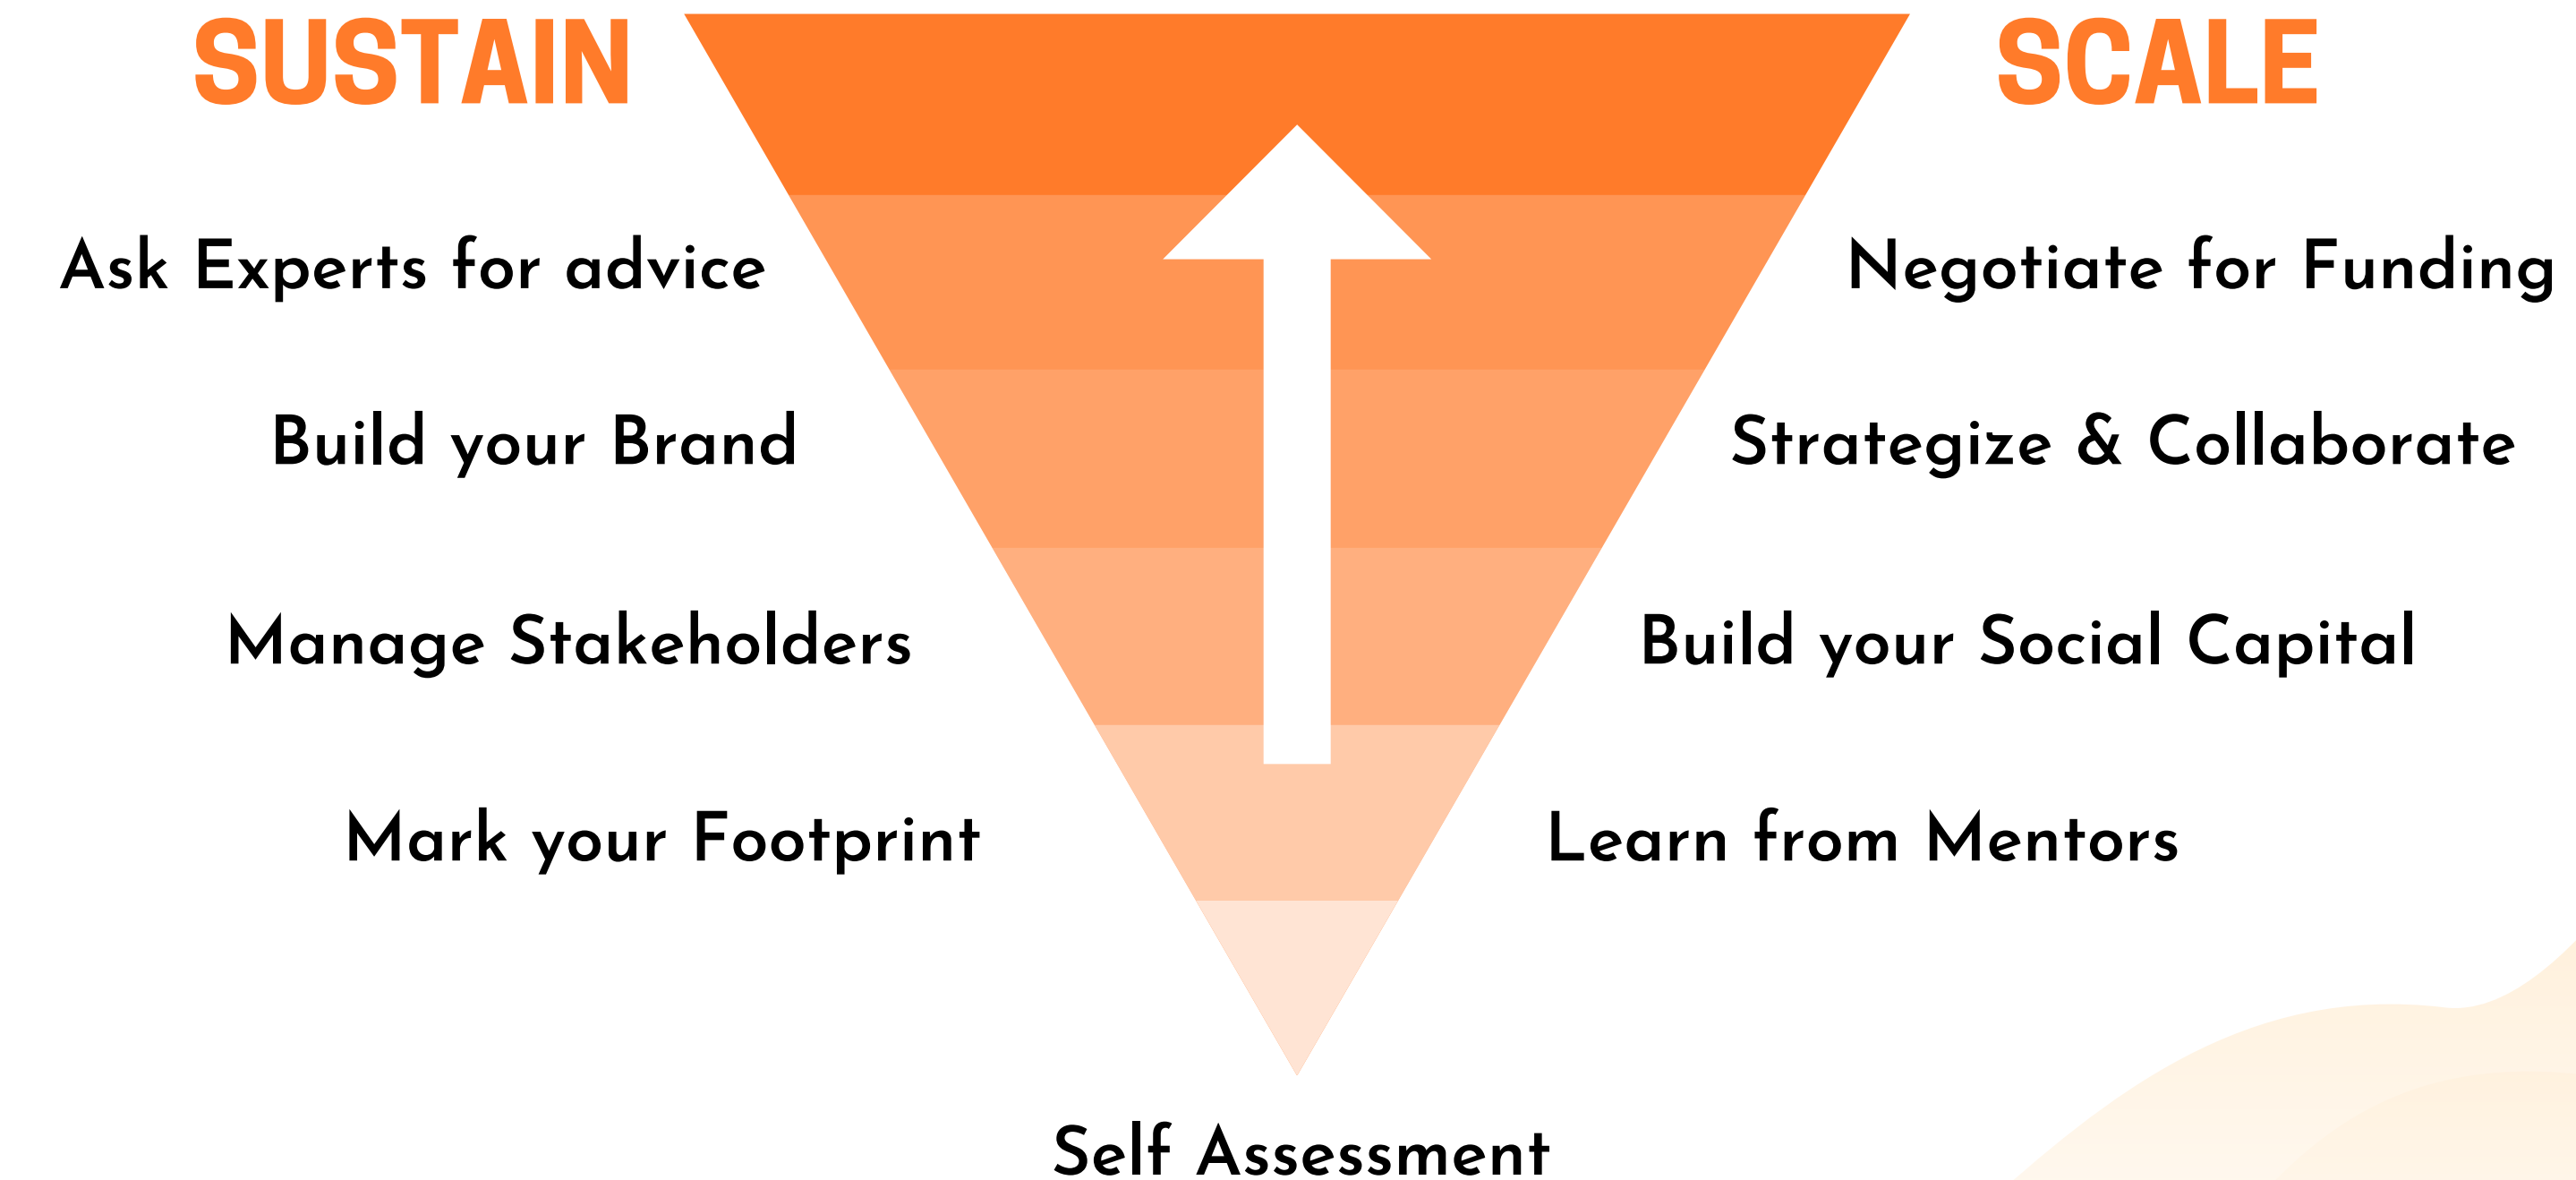

WeSCALE

Capacity building program for Women Entrepreneurs

About the Program

Curated by Women Entrepreneurs: Addressing all aspects where women could lag behind or give up

Program Design & Customization: Taking into account the specific requirements of the Cohort—their unique strengths & challenges

Develop Leadership Skills: Program focuses specifically on the key leadership issues women face while trying to scale

Program Model

Program Structure

- Expert sessions
- 1:1 mentorship support*
- Peer networking
- Simulations, experiential & case studies
- Self-paced structured online learning
- Mock pitch session with VCs and investors

* We will assign mentors according to the founder's needs making sure that the match fits well with their profile, long term goals and aspirations. Seek guidance, get hand holding and advice from these successful entrepreneurs who want to nurture and selflessly give back to others.